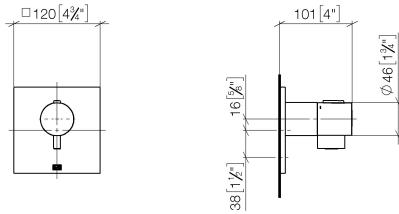

36 503 985

- cover plate 120 x 120 mm
- temperature control handle with safety limit stop at 38°C
- thermostat cartridge

Fits: IMO, MEM, CL.1, CYO

	Dark Chrome	36 503 985-19
	Chrome	36 503 985-00
	Brushed Platinum	36 503 985-06
	Platinum	36 503 985-08
	Brushed Light Gold	36 503 985-27
	Brushed Durabronze (23kt Gold)	36 503 985-28
	Matte Black	36 503 985-33
	Brushed Champagne (22kt Gold)	36 503 985-46
	Champagne (22kt Gold)	36 503 985-47
	Brushed Chrome	36 503 985-93
	Brushed Dark Platinum	36 503 985-99

**Required miscellaneous**

- xTOOL Concealed thermostat module without volume control -** 35 503 970 90
- max. recess depth 160 mm
  - min. recess depth 95 mm

36 503 985

mm [inches]

Flow rate chart

Certificates