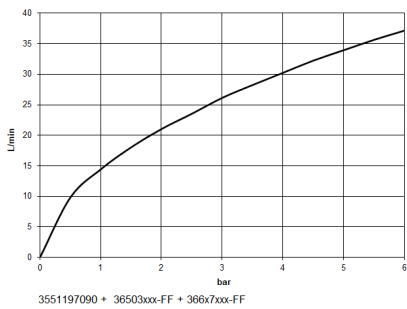

36 503 985

- cover plate 120 x 120 mm
- temperature control handle with safety limit stop at 38°C
- thermostat cartridge

Fits: IMO, MEM, CL.1, CYO

	Dark Chrome	36 503 985-19
	Chrome	36 503 985-00
	Brushed Platinum	36 503 985-06
	Platinum	36 503 985-08
	Brushed Light Gold	36 503 985-27
	Brushed Durabronze (23kt Gold)	36 503 985-28
	Matte Black	36 503 985-33
	Brushed Champagne (22kt Gold)	36 503 985-46
	Champagne (22kt Gold)	36 503 985-47
	Brushed Chrome	36 503 985-93
	Brushed Dark Platinum	36 503 985-99

**Required miscellaneous**

- xTOOL Concealed thermostat module without volume control -** 35 503 970 90
- max. recess depth 160 mm
  - min. recess depth 95 mm

36 503 985

mm [inches]

Flow rate chart

Certificates